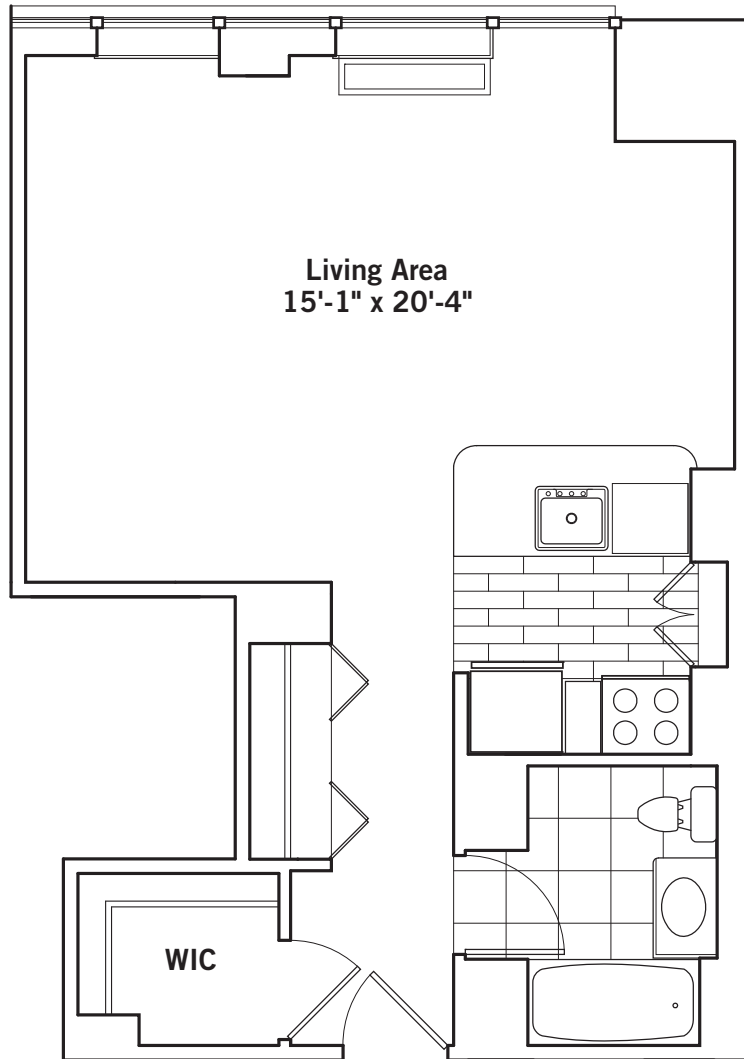

# Residence F

FLOORS 26-34  
STUDIO  
1 BATH

Open kitchen with breakfast bar and full-height glass pantry  
Walk-in closet

Residence F FLOORS 26-34 STUDIO, 1 BATH